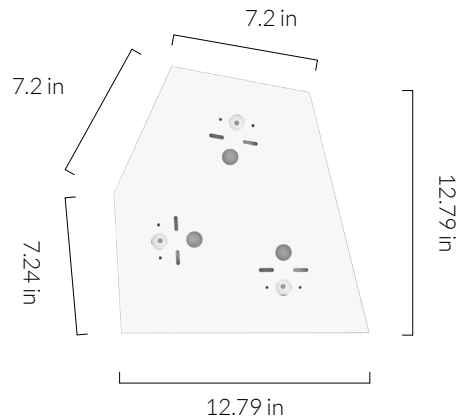

Pc/ Ctn: 4
Gross weight: 12.13lbs
Length: 24.8in
Width: 15.8in
Height: 15.0in

IES/LDT FILE

Available upon request.

EAN UK: 50604001512131

OAK KNUCKLE PENDANT

SKU: OAK-KP-01-US

tala®

FSC-certified hardwood pendant, fitted with a braided 3 metre black kink free cord that's easily adjusted by hand. Complete with ceiling rose as standard.

FIXTURE

Type: Pendant
Materials: Oak & Brass
Finish: Laquered & brushed
Ceiling rose dimensions: 80mm x 25mm
Lampholder: E26
Weight: 0.888 lbs
Warranty: 1 year
Input Voltage: 110-120V
Cord: 3 metre cord, Black fabric covered silicone
Luminaire: Class II
Wattage: Max 60 W

Pc/ Ctn: 8
Gross weight: 12.78 lbs
Length: 15.0in
Width: 15.0in
Height: 8.3in

EAN US: 5060400152087

VORONOI CEILING PLATE

tala®

SKU: POD-PLATE-VORN-NP-US-01

*Powder coated, steel ceiling plate that fits three ceiling roses in cluster arrangements.
Designed to tessellate in different configurations of multiple units.*

FIXTURE

Type: Ceiling Plate
Materials: Steel
Finish: Matte white, powder coated
Warranty: 1 years
Weight: 2.13 lbs
Length: 12.78in
Width: 13.15in
Height: 1.57in

BEST PAIRED WITH

1. Voronoi I
2. Voronoi II
3. Voronoi III
4. Brass/Walnut Pendant