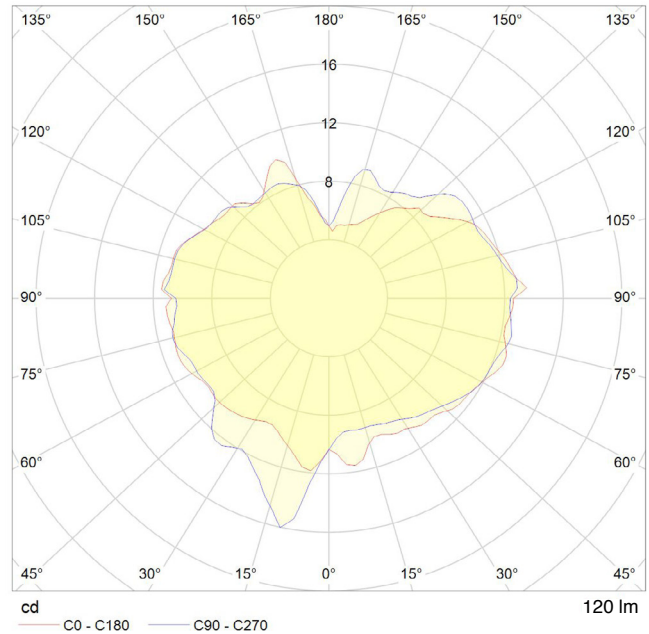

3 WATT | 120 LUMENS | 2200K

*Decorative LED filament lamp made of mouth-blown glass. This lamp uses 3 Watts of power and achieves 120 Lumens at a CRI of 95. It has an IP54 rating.*

## LAMP

- Shape: Custom
- Materials: Brass cap, mouth-blown glass
- Finish: Iron tinted
- Beam angle: 360°
- Base: E26
- Weight: 0.639 lbs
- Working temperature: -5C to 40C
- Warm up time: Instant
- Warranty: 3 years
- Input Voltage: 110-120V

## PERFORMANCE

CRI (colour rendering index)	95
Lamp lumen output	120
Luminaire circuits per watt (LM/W)	40
Lifetime (TM-21) (hours)	15,000
Colour Temperature	2200K
Power factor	0.9

## POLAR DIAGRAM