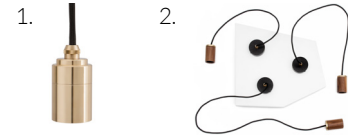

BEST PAIRED WITH

1. Brass Pendant
2. Voronoi Ceiling Plate