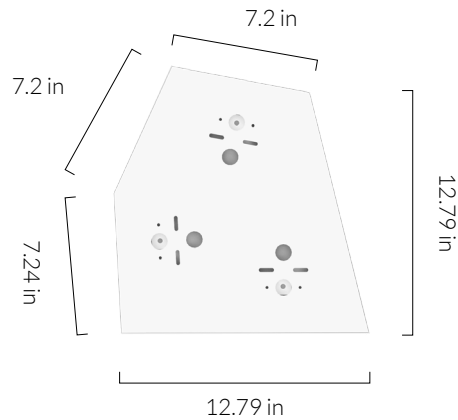

11.8 in

6.5 in

## OUTER CARTON

- Pc/ Ctn: 4
- Gross weight: 12.13lbs
- Length: 24.8in
- Width: 15.8in
- Height: 15.0in

## OUTER CARTON

**Pc/ Ctn:** 8  
**Gross weight:** 12.78 lbs  
**Length:** 15.0in  
**Width:** 15.0in  
**Height:** 8.3in

EAN US: 5060400152070

IP20

## FIXTURE

**Type:** Ceiling Plate  
**Materials:** Steel  
**Finish:** Matte white, powder coated  
**Warranty:** 1 years  
**Weight:** 2.13 lbs  
**Length:** 12.78in  
**Width:** 13.15in  
**Height:** 1.57in