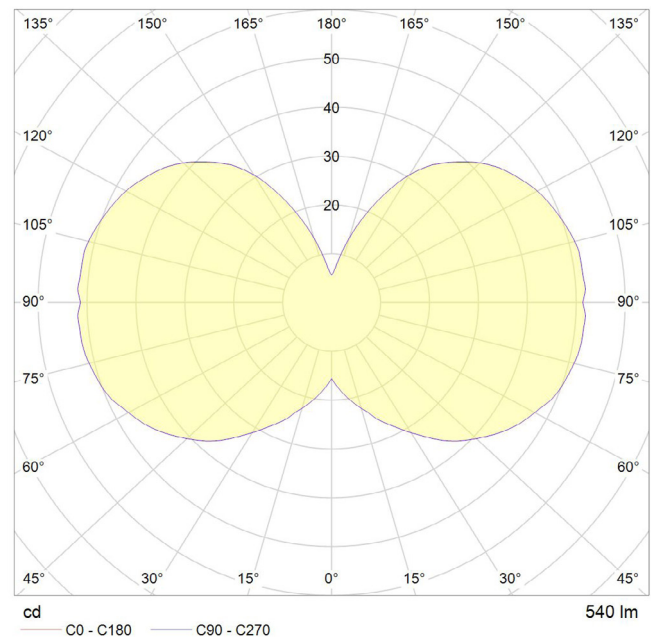

POLAR DIAGRAM

DIMMING

Dimmable: Yes
Dimming type: Trailing edge
Recommended US Dimmer: Lutron - Diva DVVELV-300P-XX
(X denotes faceplate color)

A full list of compatible dimmers is available on request.

OUTER CARTON

Pc/ Ctn: 20
Gross weight: 9.92lbs
Length: 29.9in
Width: 12.2in
Height: 14.9in

IES/LDT FILE

Available upon request.

EAN US: 5060400150304