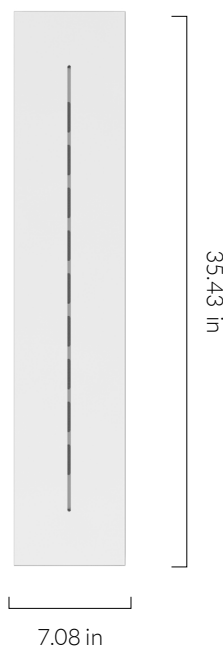

LAMP

Shape: Custom
Materials: Brass cap, mouth-blown glass
Finish: Matte porcelain
Beam angle: 360°
Base: E26
Weight: 0.401 lbs
Working temperature: -5C to 40C
Warm up time: Instant
Warranty: 3 years
Input Voltage: 110V-120V
Glare control: We use up to 8 LED filaments in our lamps. This, together with a thicker phosphor coating, reduces and controls glare, resulting in an even, more comfortable light.

Anodised aluminium pendant, fitted with a braided 3 metre black kink free cord that's easily adjusted by hand. Complete with ceiling rose as standard.

FIXTURE

Type: Pendant
Materials: Anodised aluminium
Finish: Anodised
Ceiling rose dimensions: 80mm x 25mm
Lampholder: E26
Weight: 0.675 lbs
Warranty: 1 year
Input Voltage: 110-120V
Cord: 3 metre cord, Black fabric covered silicone
Luminaire: Class II
Wattage: Max 60 W

Dimmable: Yes

2.56 in

1.57 in

BEST PAIRED WITH

1. Enno / Noma / Oblo / Oval

OUTER CARTON

Pc/ Ctn: 9
Gross weight: 11.9 lbs
Length: 15.0in
Width: 15.0in
Height: 8.3in

EAN US: 5060400150571

FIXTURE

Type: Ceiling Plate
Materials: Steel
Finish: Matte white, powder coated
Warranty: 1 years
Weight: 7.30 lbs
Length: 35.43in
Width: 7.09in
Height: 0.79in

BEST PAIRED WITH

1. Porcelain Range Bulbs
2. Feature Collection Bulbs
3. Graphite Pendant