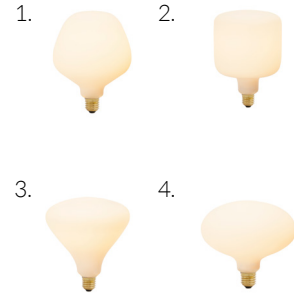

Anodised aluminium pendant, fitted with a braided 3 metre black kink free cord that's easily adjusted by hand. Complete with ceiling rose as standard.

FIXTURE

Type: Pendant
Materials: Anodised aluminium
Finish: Anodised
Ceiling rose dimensions: 80mm x 25mm
Lampholder: E26
Weight: 0.675 lbs
Warranty: 1 year
Input Voltage: 110-120V
Cord: 3 metre cord, Black fabric covered silicone
Luminaire: Class II
Wattage: Max 60 W

Dimmable: Yes

2.56 in

1.57 in

BEST PAIRED WITH

1. Enno / Noma / Oblo / Oval

OUTER CARTON

Pc/ Ctn: 9
Gross weight: 11.9 lbs
Length: 15.0in
Width: 15.0in
Height: 8.3in

EAN US: 5060400150571

IP120

LINEAR CEILING PLATE

tala®

SKU: POD-PLATE-LINE-NP-US-01

Powder-coated, steel ceiling plate that fits four ceiling roses in a uniform row. Securely hooks cords into position, ensuring consistent spacing between each light.

FIXTURE

Type: Ceiling Plate
Materials: Steel
Finish: Matte white, powder coated
Warranty: 1 years
Weight: 7.30 lbs
Length: 35.43in
Width: 7.09in
Height: 0.79in

BEST PAIRED WITH

1. Porcelain Range Bulbs
2. Feature Collection Bulbs
3. Graphite Pendant