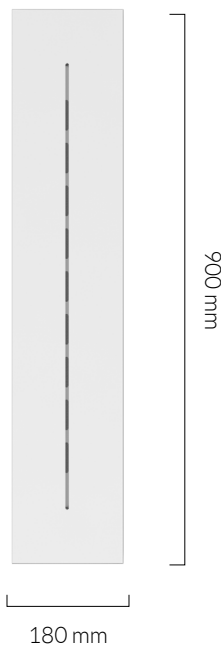

LAMP

Shape: Custom
Materials: Brass cap, mouth-blown glass
Finish: Matte porcelain
Beam angle: 360°
Base: E27
Weight: 0.181 kg
Working temperature: -5C to 40C
Warm up time: Instant
Warranty: 3 years
Input Voltage: 220V-240V
Glare control: We use up to 8 LED filaments in our lamps. This, together with a thicker phosphor coating, reduces and controls glare, resulting in an even, more comfortable light.

FIXTURE

Type: Pendant
Materials: Anodised aluminium
Finish: Anodised
Ceiling rose dimensions: 80mm x 25mm
Lampholder: E27
Weight: 0.307 kg
Warranty: 1 year
Input Voltage: 220-240V
Cord: 3 metre cord, Black fabric covered silicone
Luminaire: Class II
Wattage: Max 60 W

IP120

LINEAR CEILING PLATE

tala®

SKU: POD-PLATE-LINE-NP-UK-01

Powder coated, steel ceiling plate that fits four ceiling roses in a uniform row. Securely hooks cords into position, ensuring consistent spacing between each light.

FIXTURE

Type: Ceiling Plate
Materials: Steel
Finish: Matte white, powder coated
Warranty: 1 years
Weight: 3.313 kg
Length: 900mm
Width: 180mm
Height: 20mm

BEST PAIRED WITH

1. Porcelain Range Bulbs
2. Feature Collection Bulbs
3. Graphite Pendant