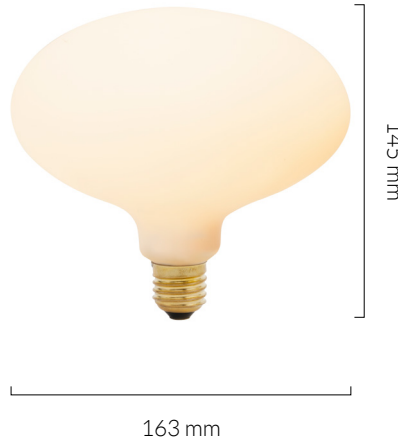

FEATURE COLLECTION
OVAL GRAPHITE SET

Oval
Graphite Pendant
Linear Ceiling Plate

6 WATT | 540 LUMENS | 2700K

Individually sandblasted, smooth dimmable LED filament lamp made of mouth-blown glass. This lamp uses 6 Watts of power and achieves 540 Lumens at a CRI of 95. It has an IP54 rating.

LAMP

Shape: Custom
Materials: Brass cap, mouth-blown glass
Finish: Matte porcelain
Beam angle: 360°
Base: E27
Weight: 0.169 kg
Working temperature: -5C to 40C
Warm up time: Instant
Warranty: 3 years
Input Voltage: 220V-240V
Glare control: We use up to 8 LED filaments in our lamps. This, together with a thicker phosphor coating, reduces and controls glare, resulting in an even, more comfortable light.

Pc/ Ctn: 20
Gross weight: 4.5kg
Length: 82cm
Width: 32cm
Height: 28cm

IES/LDT FILE

Available upon request.

EAN UK: 5060400150205

GRAPHITE PENDANT

SKU: GRAP-PD-01

tala®

Anodised aluminium pendant, fitted with a braided 3 metre black kink free cord that's easily adjusted by hand. Complete with ceiling rose as standard.

FIXTURE

Type: Pendant
Materials: Anodised aluminium
Finish: Anodised
Ceiling rose dimensions: 80mm x 25mm
Lampholder: E27
Weight: 0.307 kg
Warranty: 1 year
Input Voltage: 220-240V
Cord: 3 metre cord, Black fabric covered silicone
Luminaire: Class II
Wattage: Max 60 W