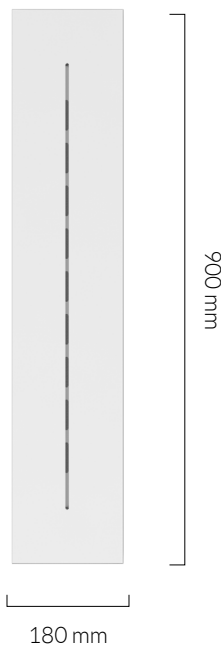

LAMP

Shape: Custom
Materials: Brass cap, mouth-blown glass
Finish: Matte porcelain
Beam angle: 360°
Base: E27
Weight: 0.169 kg
Working temperature: -5C to 40C
Warm up time: Instant
Warranty: 3 years
Input Voltage: 220V-240V
Glare control: We use up to 8 LED filaments in our lamps. This, together with a thicker phosphor coating, reduces and controls glare, resulting in an even, more comfortable light.

FIXTURE

Type: Pendant
Materials: Anodised aluminium
Finish: Anodised
Ceiling rose dimensions: 80mm x 25mm
Lampholder: E27
Weight: 0.307 kg
Warranty: 1 year
Input Voltage: 220-240V
Cord: 3 metre cord, Black fabric covered silicone
Luminaire: Class II
Wattage: Max 60 W

IP120

LINEAR CEILING PLATE

tala®

SKU: POD-PLATE-LINE-NP-UK-01

Powder coated, steel ceiling plate that fits four ceiling roses in a uniform row. Securely hooks cords into position, ensuring consistent spacing between each light.

FIXTURE

Type: Ceiling Plate
Materials: Steel
Finish: Matte white, powder coated
Warranty: 1 years
Weight: 3.313 kg
Length: 900mm
Width: 180mm
Height: 20mm

BEST PAIRED WITH

1. Porcelain Range Bulbs
2. Feature Collection Bulbs
3. Graphite Pendant