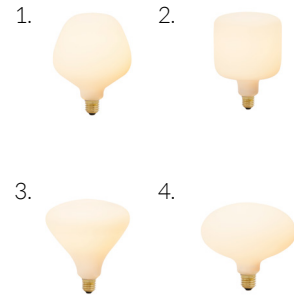

FIXTURE

Type: Pendant
Materials: Anodised aluminium
Finish: Anodised
Ceiling rose dimensions: 80mm x 25mm
Lampholder: E27
Weight: 0.307 kg
Warranty: 1 year
Input Voltage: 220-240V
Cord: 3 metre cord, Black fabric covered silicone
Luminaire: Class II
Wattage: Max 60 W

Dimmable: Yes

65 mm

40 mm

BEST PAIRED WITH

1. Enno / Noma / Oblo / Oval

OUTER CARTON

Pc/ Ctn: 8
Gross weight: 4.6kg
Length: 22cm
Width: 44cm
Height: 23.5cm

EAN UK: 5060400150564

IP120

LINEAR CEILING PLATE

tala®

SKU: POD-PLATE-LINE-NP-UK-01

Powder coated, steel ceiling plate that fits four ceiling roses in a uniform row. Securely hooks cords into position, ensuring consistent spacing between each light.

FIXTURE

Type: Ceiling Plate
Materials: Steel
Finish: Matte white, powder coated
Warranty: 1 years
Weight: 3.313 kg
Length: 900mm
Width: 180mm
Height: 20mm

BEST PAIRED WITH

1. Porcelain Range Bulbs
2. Feature Collection Bulbs
3. Graphite Pendant