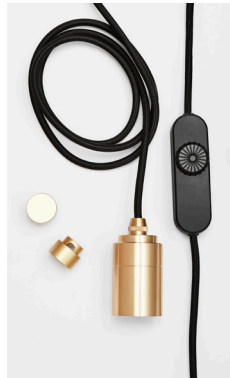

BRASS FINISH

# PLUG-IN PENDANT (UK-EU)

*The Plug-in Pendant by Tala is a portable light feature that is easy on the eye and effortless to install. Complete with extra-long cable, stylish wall and ceiling nodes and in-line dimmer.*

*Pair with any Tala E27 bulb for optimal dimming performance.*

## FIXTURE

**Type:** Plug in Pendant  
**Materials:** Brass  
**Finish:** High sheen  
**Lampholder:** E27  
**Working temperature:** -5°C to 40°C  
**Warranty:** 3 years  
**Input Voltage:** 220-240V  
**Luminaire:** Class II  
**Max LED Wattage:** 25W  
**Max Incandescent Wattage:** 25W