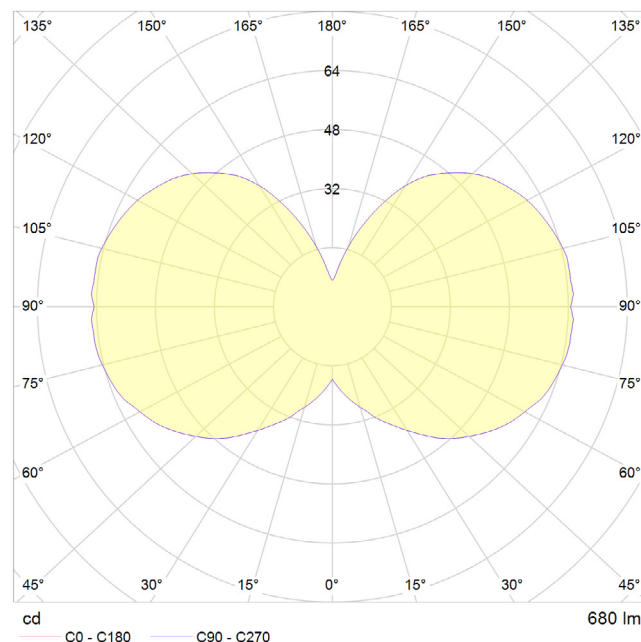

## DIMENSIONS:

**BULB:**  
 150 x 190 mm  
 (Width x Length)

**FIXTURE:**  
 150 x 220 x 220 mm  
 (Width x Length x Height)

## PERFORMANCE

CRI (colour rendering index)	95
Lamp lumen output	680lm
Flicker	<5%
Lumens per circuit watt (LM/W)	85lm/W
Lifetime (TM-21) (hours)	15,000hrs
Colour Temperature	2000K - 2800K
Power factor	0.8

## POLAR DIAGRAM