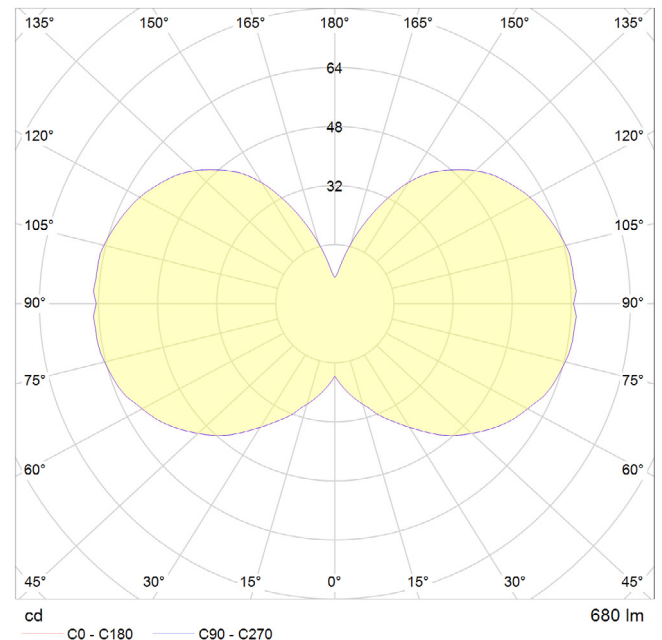

Built from lightweight aluminium, it is finished in sophisticated Charcoal black to contrast with the accompanying matte porcelain Sphere IV LED bulb.

LAMP

Shape: G150
Bulb Materials: Borosilicate Glass and Brass Cap
Bulb Finish: Matte White
Beam angle: 360°
Base: E27
Working temperature: -5°C to 40°C
Warm up time: Instant
Warranty: 3 years
Input Voltage: 220-240V
Fixture Materials:
 Powder Coated Aluminium

DIMENSIONS:

BULB:
 150 x 190 mm
 (Width x Length)

FIXTURE:
 150 x 220 x 220 mm
 (Width x Length x Height)

PERFORMANCE

CRI (colour rendering index)	95
Lamp lumen output	680lm
Flicker	<5%
Lumens per circuit watt (LM/W)	85lm/W
Lifetime (TM-21) (hours)	15,000hrs
Colour Temperature	2000K - 2800K
Power factor	0.8

POLAR DIAGRAM

DIMMING

Dimmable: Yes, in-line dimmer included.
Dimming type: Trailing edge

SKU CODES: EU: ALM-SPHR-IV-CHR-TBL-01-EU
 UK: ALM-SPHR-IV-CHR-TBL-01-UK

EAN CODES: EU: 5060400157587
 UK: 5060400157594