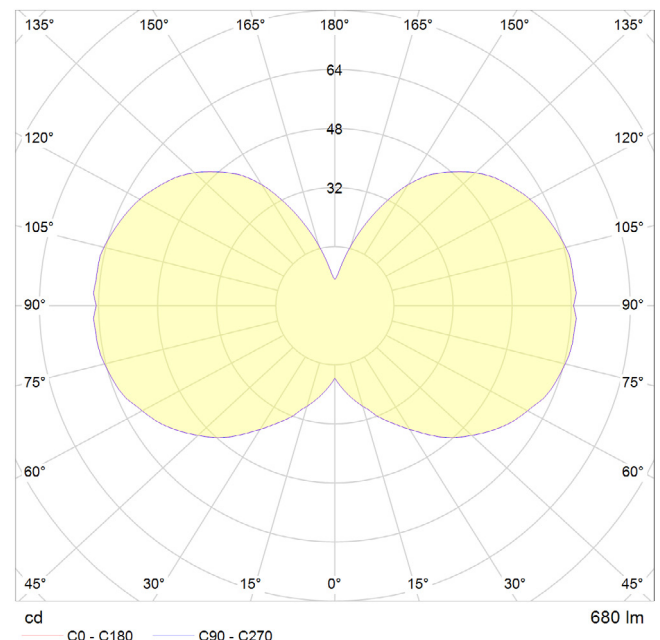

LAMP

Shape: G47 (US)
Bulb Materials: Borosilicate Glass and Brass Cap
Bulb Finish: Matte White
Beam angle: 360°
Base: E26
Working temperature: -5°C to 40°C
Warm up time: Instant
Warranty: 3 years
Input Voltage: 110-120V
Fixture Materials:
 Powder Coated Aluminium

DIMENSIONS:

BULB:
 5.9 x 7.5in
 (Width x Length)

FIXTURE:
 5.9 x 8.6 x 8.6in
 (Width x Length x Height)

PERFORMANCE (PER BULB)

CRI (colour rendering index)	95
Lamp lumen output	680lm
Flicker	<5%
Lumens per circuit watt (LM/W)	85lm/W
Lifetime (TM-21) (hours)	15,000hrs
Colour Temperature	2000K - 2800K
Power factor	0.8

POLAR DIAGRAM

DIMMING

Dimmable: Yes
Dimming type: Trailing edge

SKU CODE: ALM-SPHR-IV-SGE-TBL-01-US

EAN CODE: 5060400157662

IES/LDT FILE:

Available upon request.

IP20