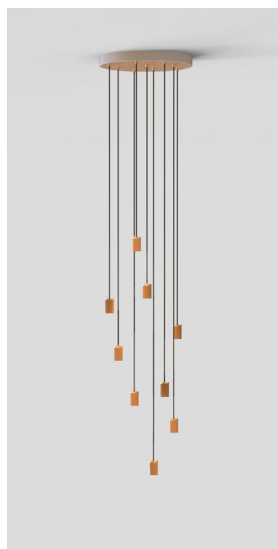

WHITE & OAK FINISH

tala®

OAK NINE PENDANT (UK-EU)

The Oak Nine Pendant by Tala is an impressive lighting system designed for maximum impact.

Housed in a circular metal canopy in a white finish, a broad Oak disc and nine Brass grips create a practical yet attractive base for nine Oak pendants to hang at varying lengths. Suitable for any E26 Tala bulbs.

FIXTURE

Type: Large Canopy

Materials:

White Powder Coated Steel, Oak Veneer

Luminaire Class: I

Warranty: 3 years

PENDANT

Materials: Oak & Brass

Lampholder: E26

Luminaire Class: II

Working temperature: -5°C to 40°C

Warranty: 1 years

Input Voltage: 110-120V

DIMENSIONS:

LARGE CANOPY:

20 x 1.97in
(Width x Length)

PENDANT:

2 x 3.5in
(Width x Length)

CABLE LENGTH:

16.4ft
(Length)

SKU CODE: CP-WHT-LRG-OP-01-US

EAN CODE: 5060400156641

IP20