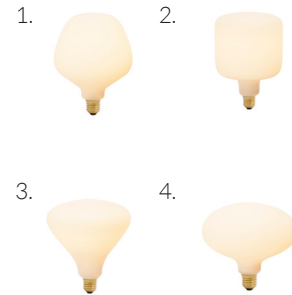

BEST PAIRED WITH

1. Enno / Noma / Oblo / Oval

OUTER CARTON

Pc/ Ctn: 9
Gross weight: 11.9 lbs
Length: 15.0in
Width: 15.0in
Height: 8.3in

EAN US: 5060400150571