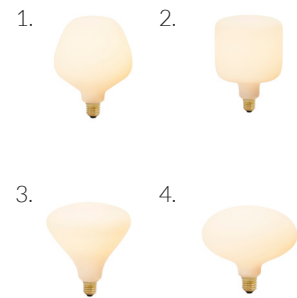

Anodised aluminium pendant, fitted with a braided 3 metre black kink free cord that's easily adjusted by hand. Complete with ceiling rose as standard.

FIXTURE

Type: Pendant
Materials: Anodised aluminium
Finish: Anodised
Ceiling rose dimensions: 1.57in x 2.56in
Lampholder: E26
Weight: 0.675 lbs
Warranty: 1 year
Input Voltage: 110-120V
Cord: 3 metre cord, Black fabric covered silicone
Luminaire: Class I
Wattage: Max 60 W

Dimmable: Yes

2.56 in

1.57 in

BEST PAIRED WITH

1. Enno / Noma / Oblo / Oval

OUTER CARTON

Pc/ Ctn: 9
Gross weight: 11.9 lbs
Length: 15.0in
Width: 15.0in
Height: 8.3in

EAN US: 5060400150571