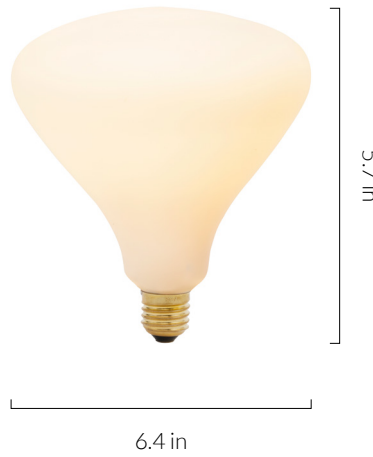

US SPECIFICATION SHEETS

Noma
Graphite Pendant
Oak Pendant

6 WATT | 540 LUMENS | 2700K

Smooth dimmable LED filament lamp made of mouth-blown glass. This lamp uses 6 Watts of power and achieves 540 Lumens at a CRI of 95. It has an IP54 rating.

LAMP

Shape: Custom
Materials: Brass cap, mouth-blown glass
Finish: Matte porcelain
Beam angle: 360°
Base: E26
Weight: 0.375 lbs
Working temperature: -5C to 40C
Warm up time: Instant
Warranty: 3 years
Input Voltage: 110V-120V
Glare control: We use up to 8 LED filaments in our lamps. This, together with a thicker phosphor coating, reduces and controls glare, resulting in an even, more comfortable light.

BEST PAIRED WITH

1. Graphite Pendant
2. Oak Pendant

PERFORMANCE

CRI (colour rendering index)	95
Lamp lumen output	540
Luminaire circuits per watt (LM/W)	90
Lifetime (TM-21) (hours)	30,000
Colour Temperature	2700K
Power factor	0.9

Anodised aluminium pendant, fitted with a braided 3 metre black kink free cord that's easily adjusted by hand. Complete with ceiling rose as standard.

FIXTURE

Type: Pendant
Materials: Anodised aluminium
Finish: Anodised
Ceiling rose dimensions: 1.57in x 2.56in
Lampholder: E26
Weight: 0.675 lbs
Warranty: 1 year
Input Voltage: 110-120V
Cord: 3 metre cord, Black fabric covered silicone
Luminaire: Class I
Wattage: Max 60 W