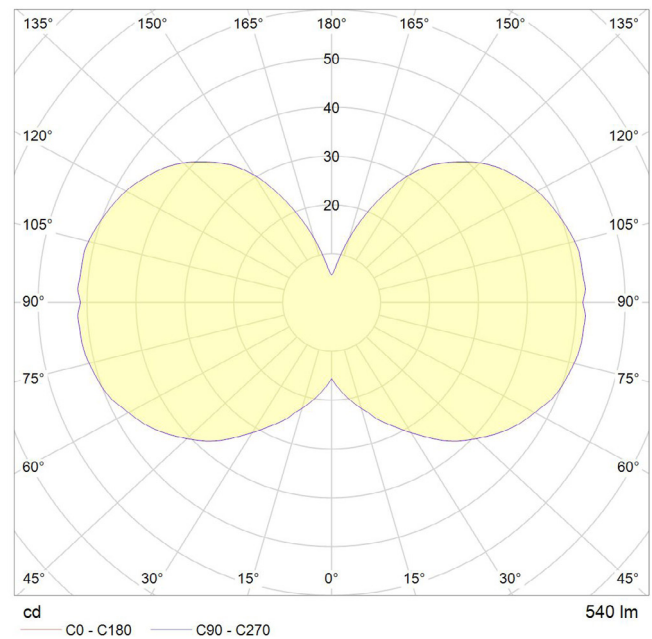

POLAR DIAGRAM

DIMMING

Dimmable: Yes
Dimming type: Trailing edge
Recommended US Dimmer: Lutron - Diva DVVELV-300P-XX
(X denotes faceplate color)

A full list of compatible dimmers is available on request.

OUTER CARTON

Pc/ Ctn: 20
Gross weight: 9.92lbs
Length: 28.7in
Width: 11.8in
Height: 13.4in

IES/LDT FILE

Available upon request.

EAN US: 5060400150311