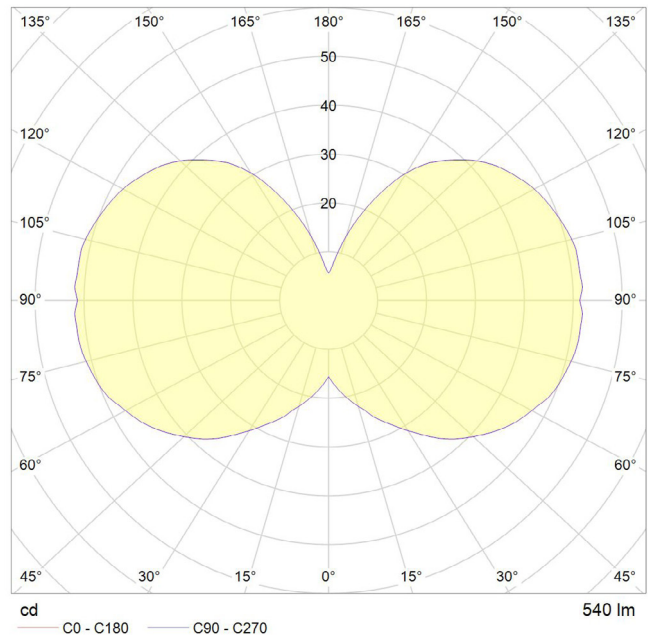

POLAR DIAGRAM

DIMMING

Dimmable: Yes
Dimming type: Trailing edge
Recommended US Dimmer: Lutron - Diva DVVELV-300P-XX
(X denotes faceplate color)

A full list of compatible dimmers is available on request.

OUTER CARTON

Pc/ Ctn: 20
Gross weight: 9.92lbs
Length: 32.2in
Width: 12.9in
Height: 11.8in

IES/LDT FILE

Available upon request.

EAN US: 5060400150281