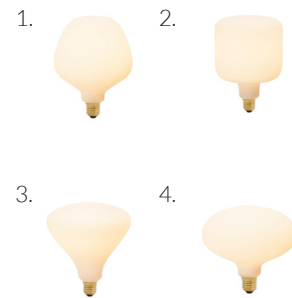

Anodised aluminium pendant, fitted with a braided 3 metre black kink free cord that's easily adjusted by hand. Complete with ceiling rose as standard.

FIXTURE

Type: Pendant
Materials: Anodised aluminium
Finish: Anodised
Ceiling rose dimensions: 1.57in x 2.56in
Lampholder: E26
Weight: 0.675 lbs
Warranty: 1 year
Input Voltage: 110-120V
Cord: 3 metre cord, Black fabric covered silicone
Luminaire: Class I
Wattage: Max 60 W

Dimmable: Yes

2.56 in

1.57 in

BEST PAIRED WITH

1. Enno / Noma / Oblo / Oval

OUTER CARTON

Pc/ Ctn: 9
Gross weight: 11.9 lbs
Length: 15.0in
Width: 15.0in
Height: 8.3in

EAN US: 5060400150571