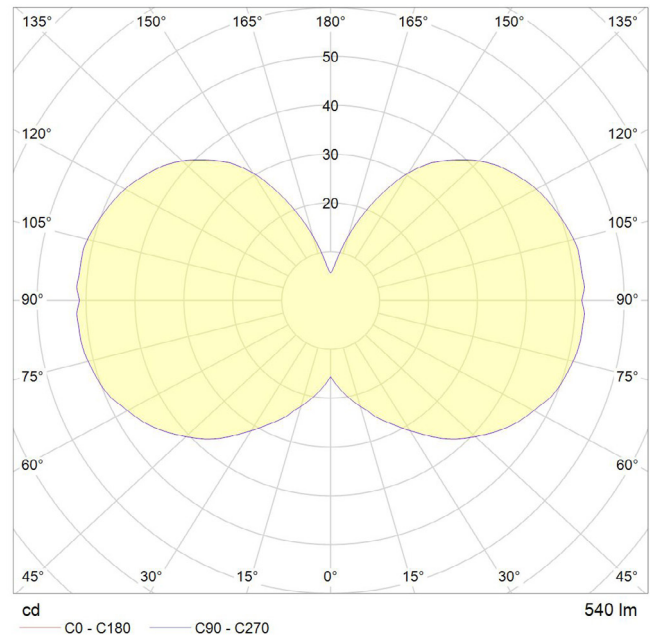

POLAR DIAGRAM

DIMMING

Dimmable: Yes
Dimming type: Trailing edge
Recommended US Dimmer: Lutron - Diva DVVELV-300P-XX
(X denotes faceplate color)

A full list of compatible dimmers is available on request.

OUTER CARTON

Pc/ Ctn: 20
Gross weight: 9.92lbs
Length: 26.8in
Width: 11.0in
Height: 14.2in

IES/LDT FILE

Available upon request.

EAN US: 5060400150298