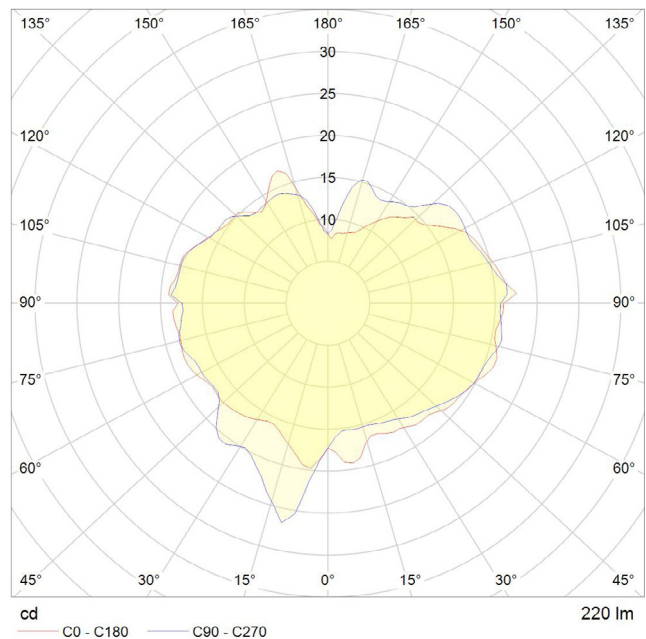

POLAR DIAGRAM

DIMMING

Dimmable: Yes
Dimming type: Trailing edge
Recommended US Dimmer: Lutron - Diva DVELV-300P-XX
(X denotes faceplate color)

A full list of compatible dimmers is available on request.

OUTER CARTON

Pc/ Ctn: 2
Gross weight: 14.5lbs
Length: 19.8in
Width: 17.3in
Height: 19.6in

IES/LDT FILE

Available upon request.

EAN US: 5060400151592