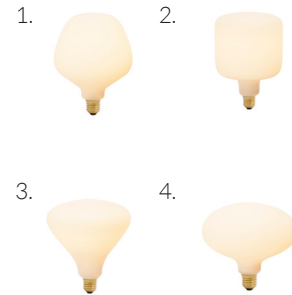

SKU: GRAP-PD-01-US

tala®

Anodised aluminium pendant, fitted with a braided 3 metre black kink free cord that's easily adjusted by hand. Complete with ceiling rose as standard.

FIXTURE

Type: Pendant
Materials: Anodised aluminium
Finish: Anodised
Ceiling rose dimensions: 1.57in x 2.56in
Lampholder: E26
Weight: 0.675 lbs
Warranty: 1 year
Input Voltage: 110-120V
Cord: 3 metre cord, Black fabric covered silicone
Luminaire: Class I
Wattage: Max 60 W

Dimmable: Yes

2.56 in

1.57 in

BEST PAIRED WITH

1. Enno / Noma / Oblo / Oval

OUTER CARTON

Pc/ Ctn: 9
Gross weight: 11.9 lbs
Length: 15.0in
Width: 15.0in
Height: 8.3in

EAN US: 5060400150571