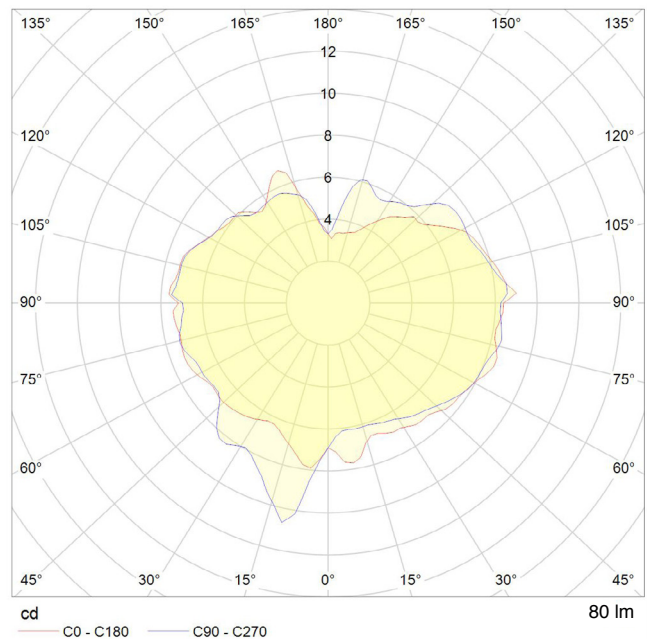

POLAR DIAGRAM

DIMMING

Dimmable: Yes
Dimming type: Trailing edge
Recommended US Dimmer: Lutron - Diva DVELV-300P-XX
(X denotes faceplate color)

A full list of compatible dimmers is available on request.

OUTER CARTON

Pc/ Ctn: 6
Gross weight: 13.45lbs
Length: 15.4in
Width: 24.4in
Height: 19.7in

IES/LDT FILE

Available upon request.

EAN US: 5060400152124