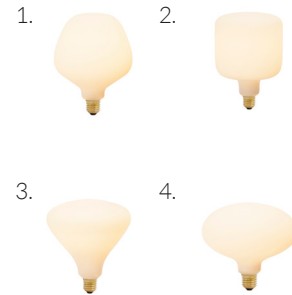

Dimmable: Yes

BEST PAIRED WITH

1. Design collection bulbs
2. Feature collection bulbs

OUTER CARTON

Pc/ Ctn: 8
Gross weight: 11.9 lbs
Length: 15in
Width: 15in
Height: 8.3in

EAN US: 5060400151622

GRAPHITE PENDANT

SKU: GRAP-PD-01-US

tala®

Anodised aluminium pendant, fitted with a braided 3 metre black kink free cord that's easily adjusted by hand. Complete with ceiling rose as standard.

FIXTURE

Type: Pendant
Materials: Anodised aluminium
Finish: Anodised
Ceiling rose dimensions: 1.57in x 2.56in
Lampholder: E26
Weight: 0.675 lbs
Warranty: 1 year
Input Voltage: 110-120V
Cord: 3 metre cord, Black fabric covered silicone
Luminaire: Class I
Wattage: Max 60 W

Dimmable: Yes

BEST PAIRED WITH

1. Enno / Noma / Oblo / Oval

OUTER CARTON

Pc/ Ctn: 9
Gross weight: 11.9 lbs
Length: 15.0in
Width: 15.0in
Height: 8.3in

EAN US: 5060400150571

OAK KNUCKLE PENDANT

SKU: OAK-KP-01-US